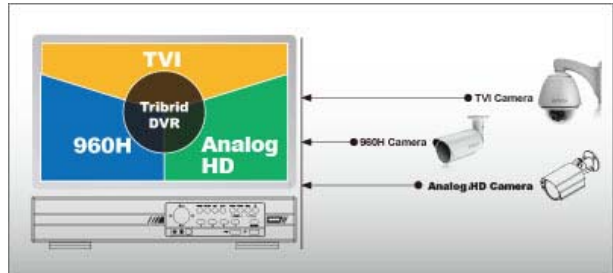

#### Tribrid Video Input

- ❖ Supports Analog HD / TVI / 960H video input.
- ❖ All channels at 1080P real-time recording